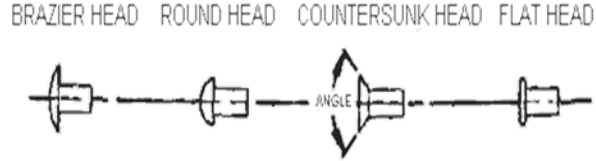

## SPLIT RIVETS

**Note: Lg. means Length of rivet**

Description	Typical Application / Note	Price
1/8 D. X 5/16 Lg. X 7/32 Split, Oval Head,	nickel plated	\$0.10
9/64 D X 7/16 Lg. BRASS Oval Head Split	Model T Transmission Bands Hood Welt	\$0.30
9/64 D X 7/16 Lg. STEEL Oval Head Split	STEEL! DO NOT USE ON MODEL T BANDS!	\$0.20
9/64 D X 5/8 Lg. BRASS Oval Head Split		\$0.30
9/64 D X 3/4 Lg. BRASS Oval Head Split		\$0.30
5/32 D X 7/16 Lg Split Oval Head	Steel, Brown Paint!	\$0.10